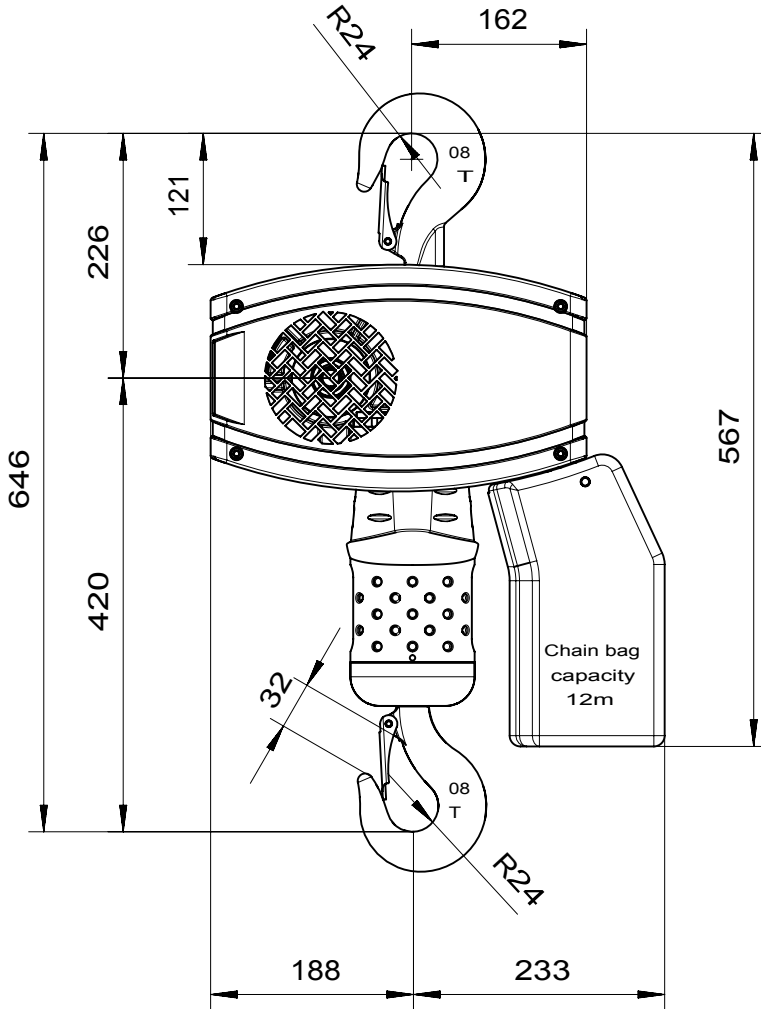

## Hook suspended dual falls (perpendicular version)

	Without chain	With 6m of chain
Weight	52.2 kg	58.8 kg