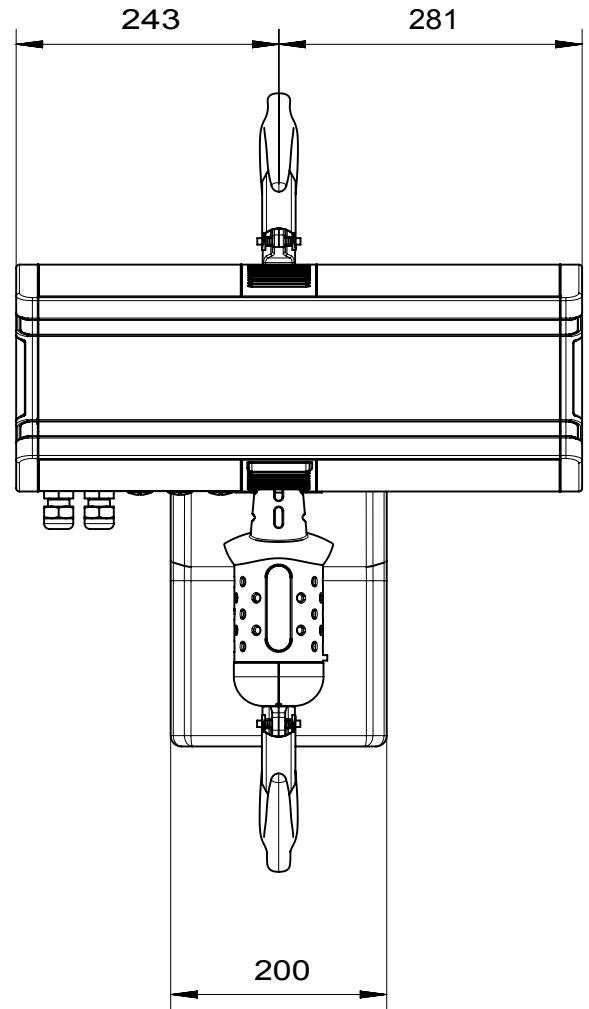

## Hook suspended dual falls (perpendicular version)

	Without chain	With 6m of chain
Weight	52.2 kg	58.8 kg