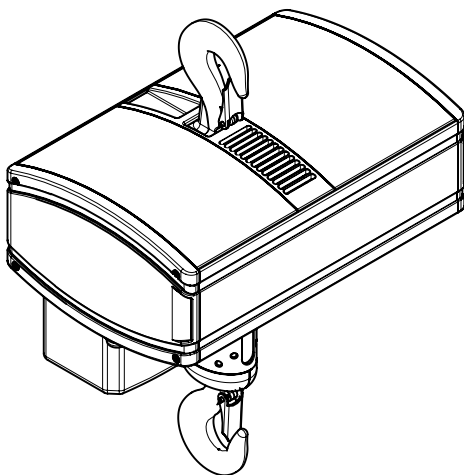

## Hook suspended dual falls (perpendicular version)

	Without chain	With 6m of chain
Weight	52.2 kg	58.8 kg